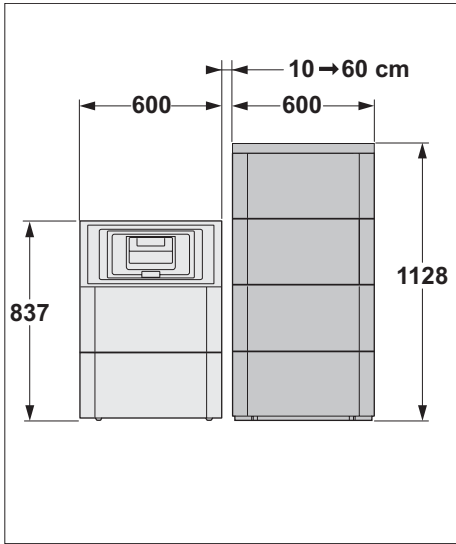

ER600 - ER601 - ER607 - ER608

ER602 - ER609

B000100-1