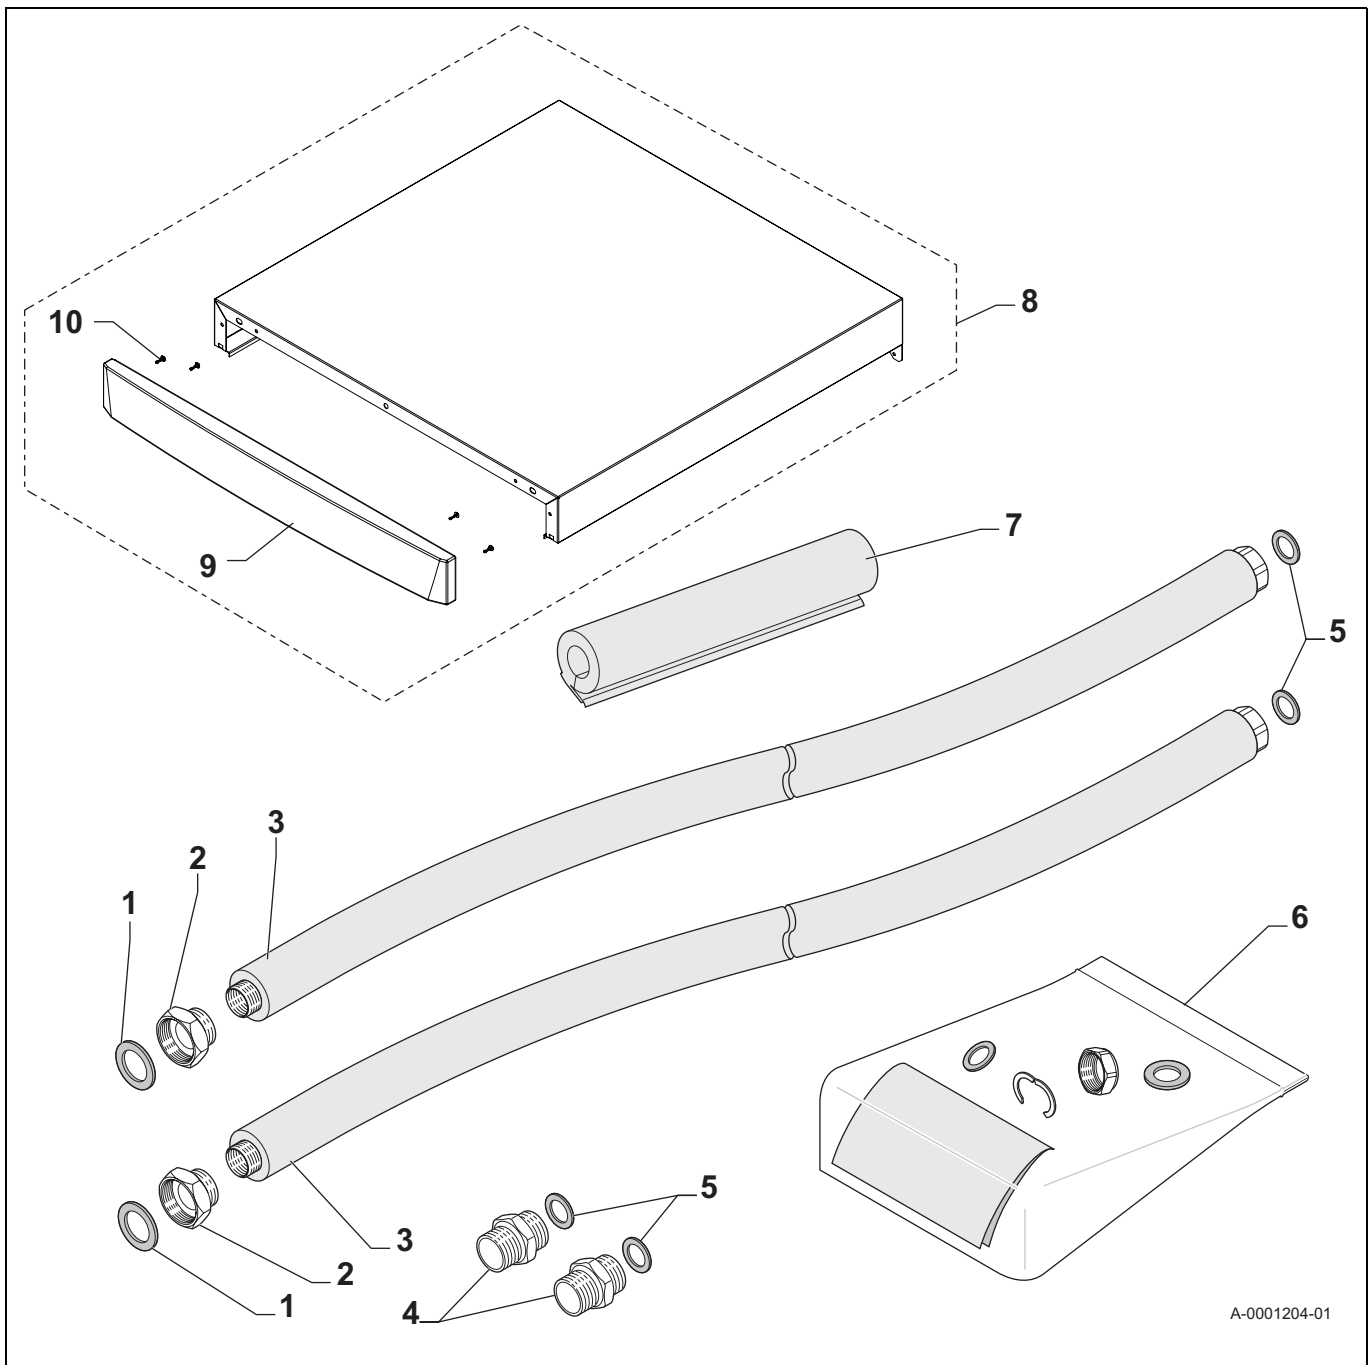

Pièces de rechange
Spare parts
Pezzi di ricambio
Czesci zamienne
Peças de reposição
Резервни части
Ανταλλακτικά
Varaosaluettelo
Deler

Ersatzteile
Reserveonderdelen
Piezas de recambio
Запасные части
Pieșe de schimb
Rezervni deli
Запасні частини
Náhradní díly

A-0001204-01

FR

Rep.	Référence	Désignation
1	95013063	Joint fibre 38X27X2
2	7609708	Raccord 1" mâle - 1"1/4 femelle
3	7618057	Flexible Ø 20 x 2000 mm à recouper
4	300006522	Mamelon 1" mâle - 1" mâle
5	95013062	Joint 30X21X2
6	7617416	Sachet ACCES écrous / joints / clips
7	300028969	Isolation froid KFLEX autocollante 28 x 13 x 300 mm
8	200019486	Chapiteau complet ballon tampon / préparateur
9	300024410	Enjoliveur chapiteau
10	300025953	Vis EJOT KB 35 x 12

DE

Nr.	Artikel-Nr.	Bezeichnung
1	95013063	Faserdichtung 38x27x2
2	7609708	Anschluss R 1" - Rp 1"1/4
3	7618057	Schlauch Ø 20 x 2000 mm für Zuschnitt
4	300006522	Nippel 1" Stecker - 1" Stecker
5	95013062	Dichtung 1"X2"X3"
6	7617416	Beutel ACCES Muttern / Dichtungen / Klemmen
7	300028969	Isolierung kalt KFLEX selbstklebend 28 x 13 x 300 mm
8	200019486	Abdeckhaube Pufferspeicher/ Warmwassererwärmer, komplett
9	300024410	Zierleiste Abdeckhaube
10	300025953	Schraube EJOT KB 35 x 12

EN

Ref.	Reference	Description
1	95013063	Fibre gasket 38x27x2
2	7609708	Connection, 1" male - 1"1/4 female
3	7618057	Ø 20 x 2000 mm hose to be cut to length
4	300006522	1" male - 1" male nipple
5	95013062	Gasket 30X21X2
6	7617416	Bag ACCES nuts / gaskets / clips
7	300028969	KFLEX cold insulation sticker 28 x 13 x 300 mm
8	200019486	Complete storage tank / DHW tank top panel
9	300024410	Top panel trim
10	300025953	EJOT KB 35 x 12 screws

NL

Kent.	Referentie	Benaming
1	95013063	Vezeldichtung 38X27X2
2	7609708	Verbinding 1" mannelijk - 1"1/4 wijfje
3	7618057	Door de snijden slang Ø 20 x 2000 mm
4	300006522	Nippel 1" mannetje - 1" mannetje
5	95013062	Dichting 30X21X2
6	7617416	Zakje ACCES moeren / dichtingen / clips
7	300028969	Koude isolatie KFLEX zelfklevend 28 x 13 x 300 mm
8	200019486	Bovenpaneel compleet bufferboiler / warmwatertoestel
9	300024410	Sierlijst bovenpaneel
10	300025953	Schroef EJOT KB 35 x 12

IT

Rif.	Codice	Descrizione
1	95013063	Guarnizione in fibra 38X27X2
2	7609708	Raccordo 1" maschio - 1"1/4 femmina
3	7618057	Flessibile Ø 20 x 2000 mm da ritagliare
4	300006522	Nipplo 1" maschio - 1" maschio
5	95013062	Guarnizione 30X21X2
6	7617416	Sacchetto ACCES dadi/guarnizioni/clip
7	300028969	Isolamento freddo KFLEX autoadesivo 28 x 13 x 300 mm
8	200019486	Copertura completa bollitore puffer/ preparatore
9	300024410	Listello ornamentale copertura
10	300025953	Vite EJOT KB 35 x 12

ES

Ref.	Referencia	Descripción
1	95013063	Junta de fibra 38X27X2
2	7609708	Conexión 1" macho - 1"1/4 hembra
3	7618057	Tubo flexible Ø 20 x 2000 mm para recortar
4	300006522	Boquilla 1" macho - 1" macho
5	95013062	Junta 30X21X2
6	7617416	Bolsa ACCES de tuercas / juntas / clips
7	300028969	Aislamiento frío KFLEX autoadhesivo 28 x 13 x 300 mm
8	200019486	Panel superior completo acumulador de almacenamiento / acumulador
9	300024410	Embellecedor del panel superior
10	300025953	Tornillo EJOT KB 35 x 12